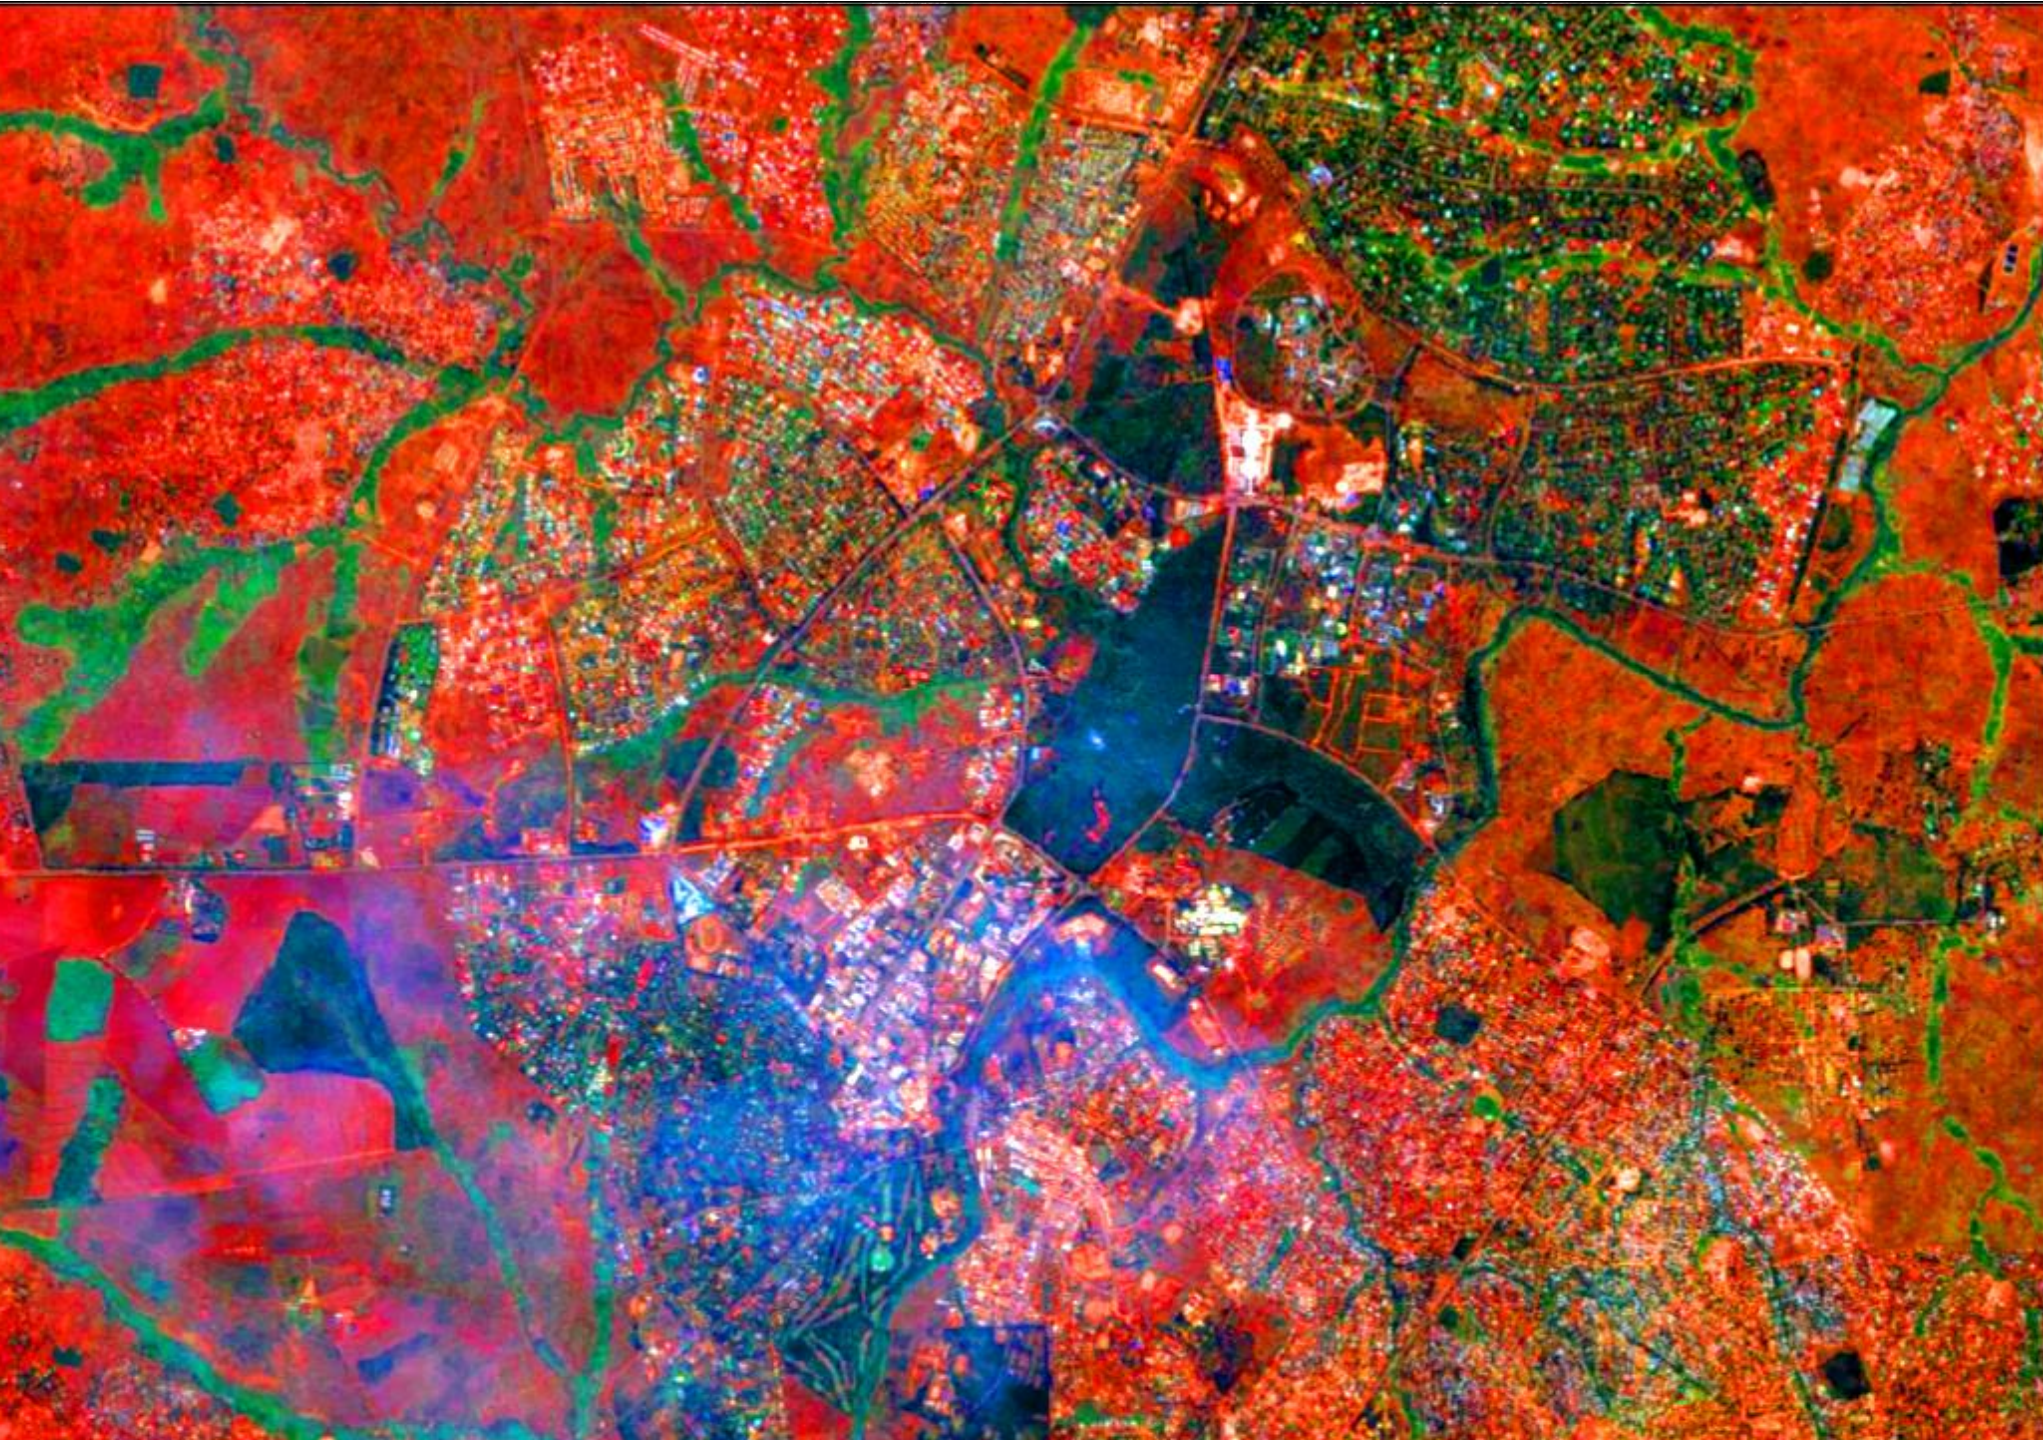

Lilongwe,  
Google earth image

Lilongwe,  
Google earth image  
enhanced

Lilongwe,  
Google earth image  
Enhanced

+

Flow channel network  
with 4,000 ha  
flow initiation

+

Extent of  
elevational rise  
away from flow channel  
at bank width up to 4 m  
(shaded)

Lilongwe,  
Google earth image,  
Enhanced

+

Flow channel network  
with 1,000 ha  
flow initiation

+

Extent of  
elevational rise  
away from flow channel  
at bank width up to 4 m  
(shaded)

Lilongwe,  
Google earth image  
Enhanced

+

Flow channel network  
with 400 ha  
flow initiation

+

Extent of  
elevational rise  
away from flow channel  
at bank width up to 4 m  
(shaded)

Lilongwe,  
Google earth image  
Enhanced

+

Flow channel network  
with 100 ha  
flow initiation

+

Extent of  
elevational rise  
away from flow channel  
at bank width up to 4 m  
(shaded)