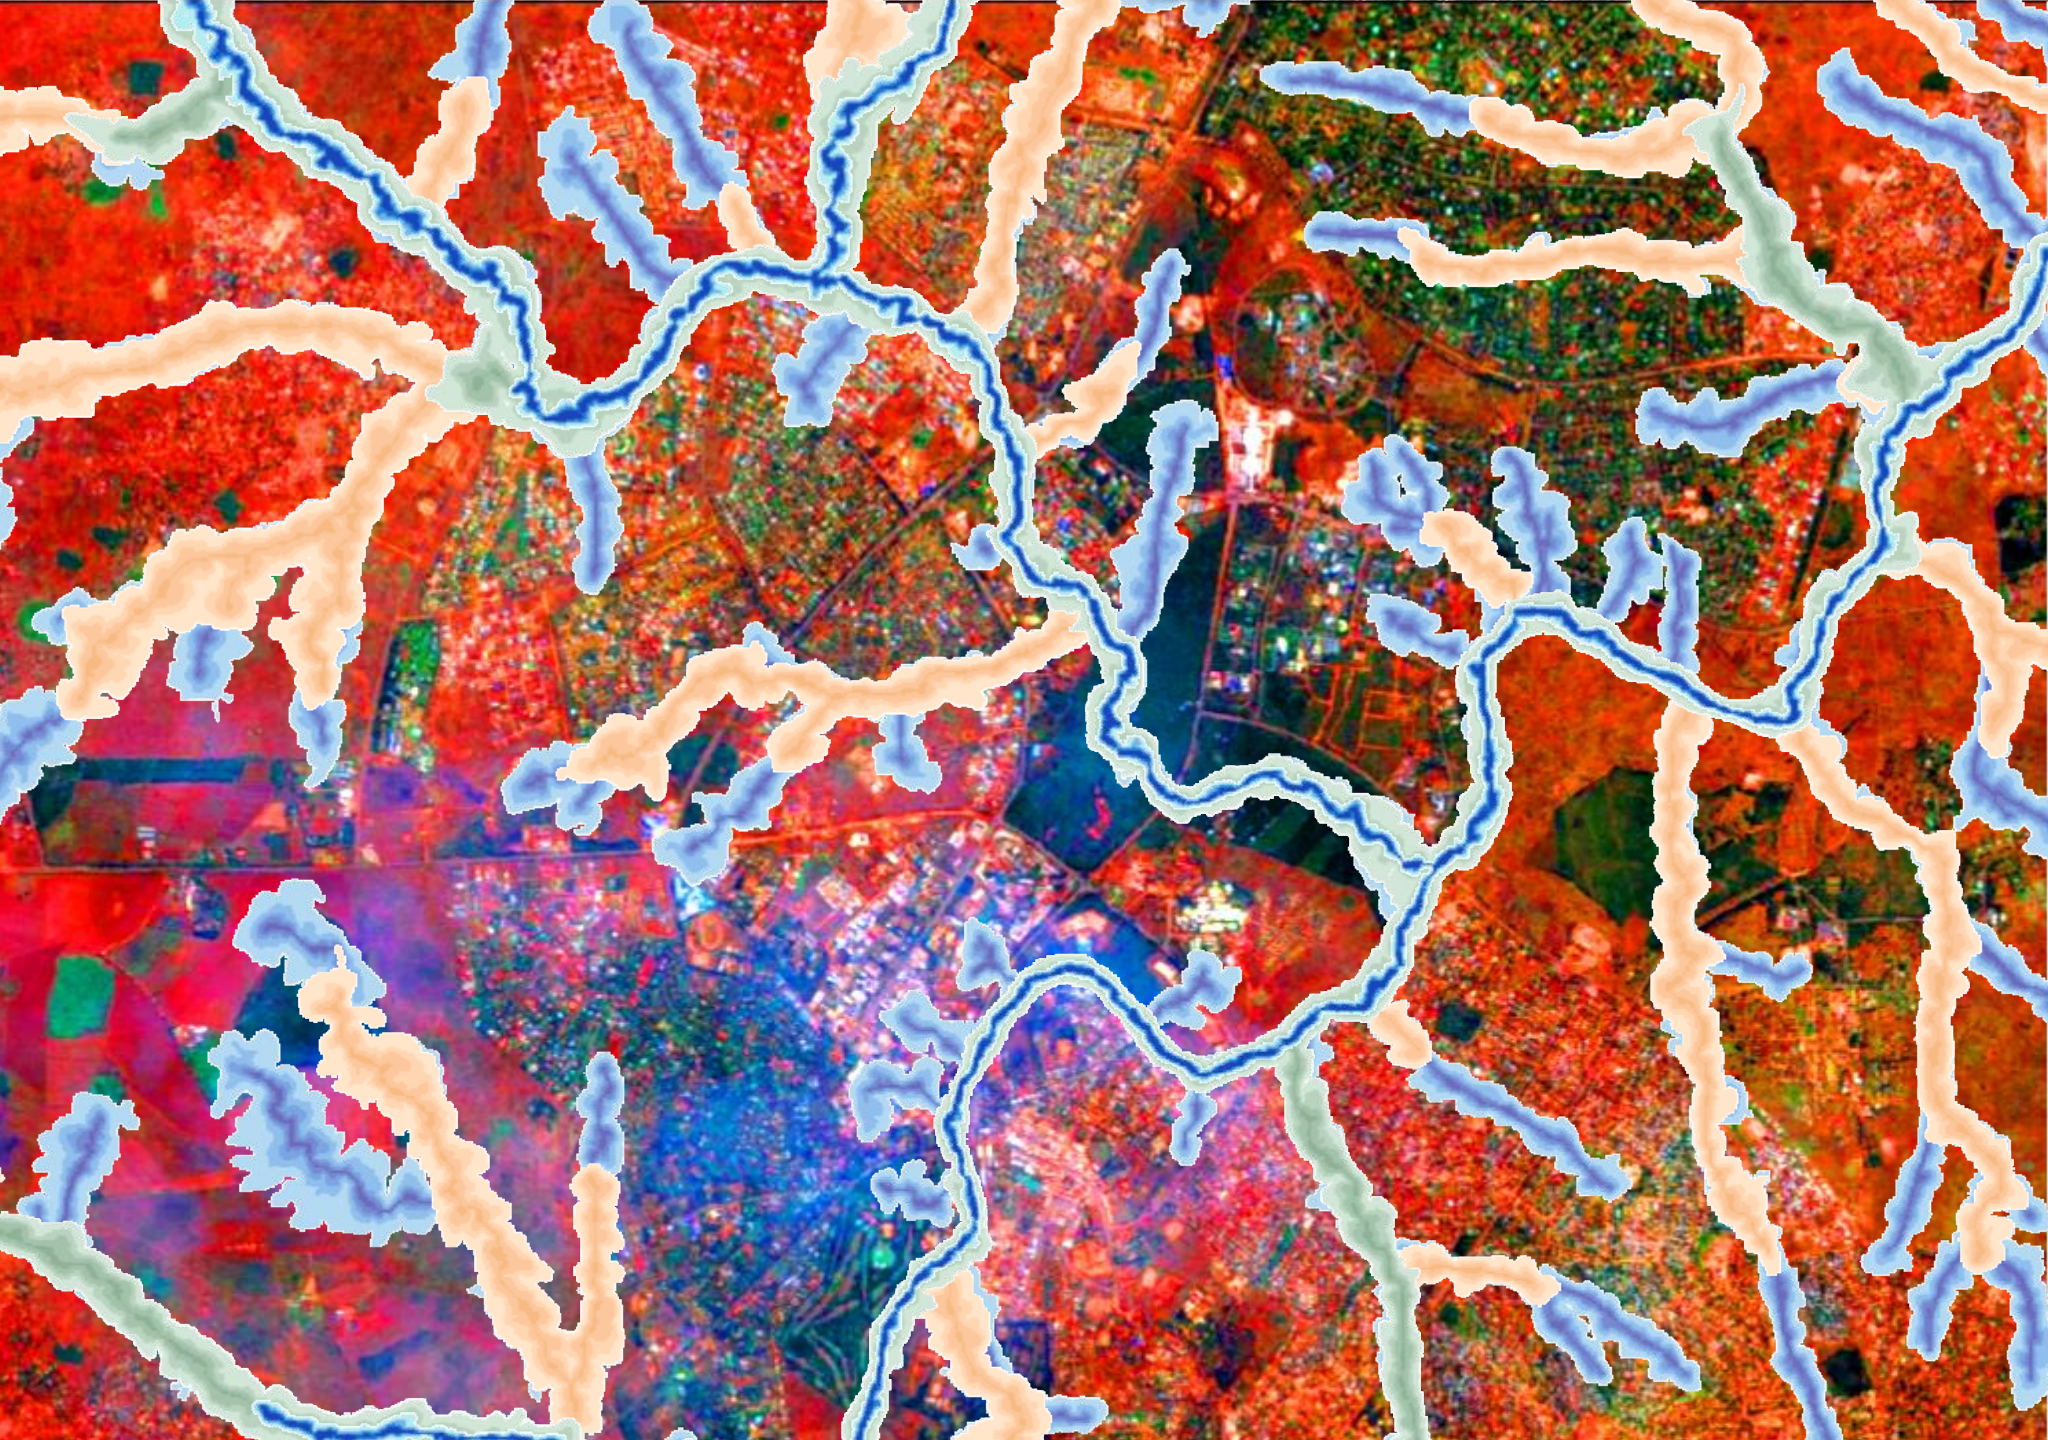

Lilongwe,  
Google earth image

Lilongwe,  
Google earth image  
enhanced

Lilongwe,  
Google earth image  
Enhanced

+

Flow channel network  
with 4,000 ha  
flow initiation

+

Extent of  
elevational rise  
away from flow channel  
at bank width up to 4 m  
(shaded)

Lilongwe,  
Google earth image,  
Enhanced

+

Flow channel network  
with 1,000 ha  
flow initiation

+

Extent of  
elevational rise  
away from flow channel  
at bank width up to 4 m  
(shaded)

Lilongwe,  
Google earth image  
Enhanced

+

Flow channel network  
with 400 ha  
flow initiation

+

Extent of  
elevational rise  
away from flow channel  
at bank width up to 4 m  
(shaded)

Lilongwe,  
Google earth image  
Enhanced

+

Flow channel network  
with 100 ha  
flow initiation

+

Extent of  
elevational rise  
away from flow channel  
at bank width up to 4 m  
(shaded)